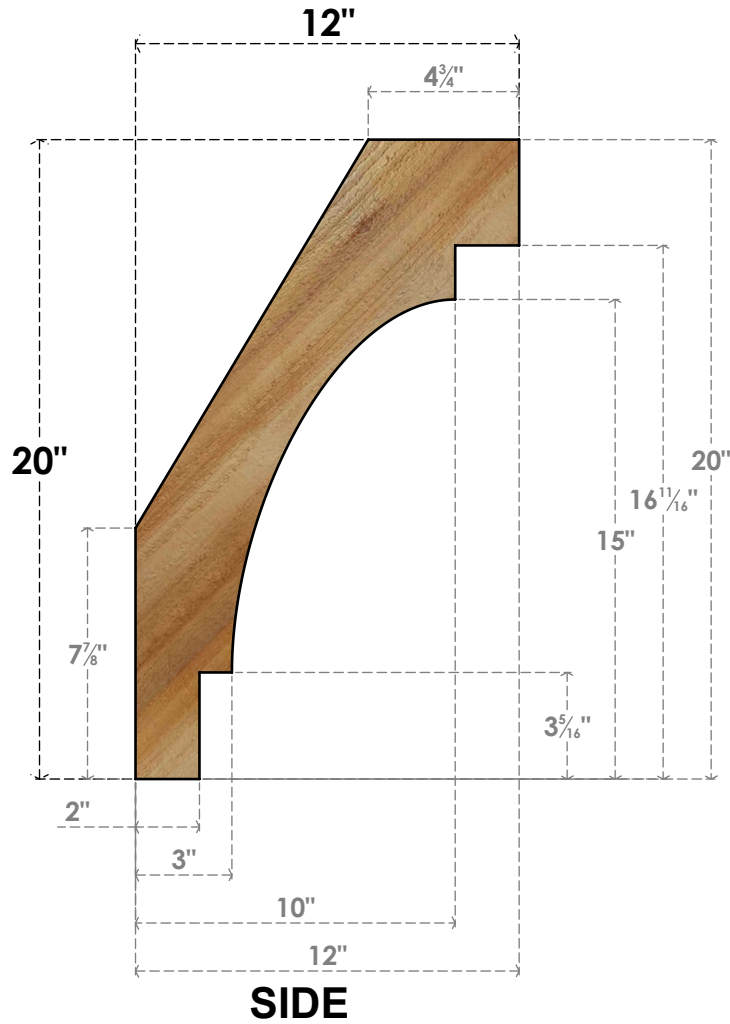

BRC06X12X20MRC00RWR

6"W X 12"D X 20"H MERCED ROUGH SAWN BRACE, WESTERN RED CEDAR

EKENA MILLWORK
 2300 WEST MAIN ST.
 CLARKSVILLE, TX 75426
 TOLL FREE: 866-607-0453
 WWW.EKENAMILLWORK.COM

NOTES

1. INSTALLATION TO BE COMPLETED IN ACCORDANCE WITH MANUFACTURER'S SPECIFICATIONS.
2. DRAWING MAY NOT BE TO SCALE
3. THIS DRAWING IS INTENDED FOR DESIGN AND PLANNING PURPOSES ONLY.
4. ALL INFORMATION CONTAINED HEREIN WAS CURRENT AT THE TIME OF DEVELOPMENT BUT MUST BE REVIEWED AND APPROVED BY THE PRODUCT MANUFACTURER TO BE CONSIDERED ACCURATE.
5. PRODUCTS ARE NOT KILN DRIED. THIS ITEM IS UNIQUE AND WILL CONTAIN THE NATURAL VARIATIONS THAT THE WOOD SPECIES OFFERS. THIS MAY RESULT IN VARIATIONS UP TO 1/4"