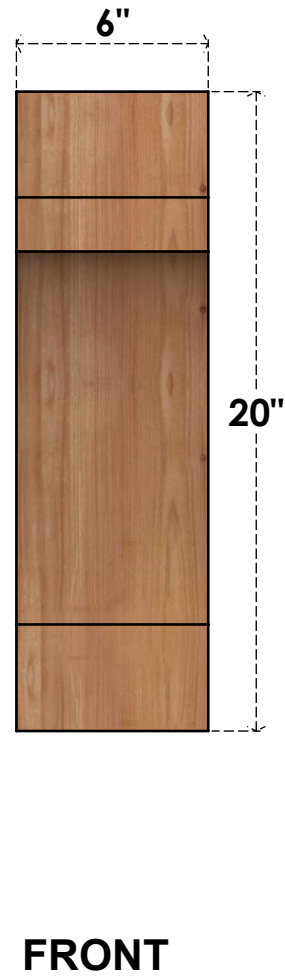

BRC06X12X20MRC00RWR

6"W X 12"D X 20"H MERCED ROUGH SAWN BRACE, WESTERN RED CEDAR

EKENA MILLWORK
 2300 WEST MAIN ST.
 CLARKSVILLE, TX 75426
 TOLL FREE: 866-607-0453
 WWW.EKENAMILLWORK.COM

NOTES

1. INSTALLATION TO BE COMPLETED IN ACCORDANCE WITH MANUFACTURER'S SPECIFICATIONS.
2. DRAWING MAY NOT BE TO SCALE
3. THIS DRAWING IS INTENDED FOR DESIGN AND PLANNING PURPOSES ONLY.
4. ALL INFORMATION CONTAINED HEREIN WAS CURRENT AT THE TIME OF DEVELOPMENT BUT MUST BE REVIEWED AND APPROVED BY THE PRODUCT MANUFACTURER TO BE CONSIDERED ACCURATE.
5. PRODUCTS ARE NOT KILN DRIED. THIS ITEM IS UNIQUE AND WILL CONTAIN THE NATURAL VARIATIONS THAT THE WOOD SPECIES OFFERS. THIS MAY RESULT IN VARIATIONS UP TO 1/4"